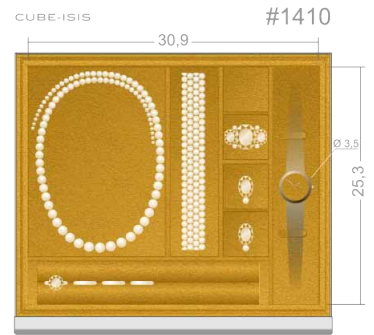

## DRAWERS AND TRAYS FOR THE CUBE / ISIS

CUBE / ISIS #1310  
 Available heights (mm):  
 80 | 100 | 140

CUBE / ISIS #1400  
 Available heights (mm):  
 80 | 100 | 140

CUBE / ISIS #1410  
 Available heights (mm):  
 80 | 100 | 140