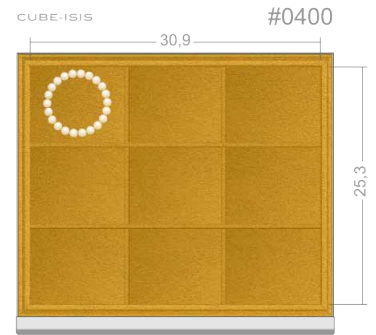

DRAWERS AND TRAYS FOR THE CUBE / ISIS

CUBE / ISIS #0033  
 Available heights (mm):  
 60 | 80 | 100 | 140

CUBE / ISIS #0310  
 Available heights (mm):  
 60 | 80 | 100 | 140

CUBE / ISIS #0400  
 Available heights (mm):  
 60 | 80 | 100 | 140

CUBE / ISIS #0500  
 Available heights (mm):  
 60 | 80 | 100 | 140

CUBE / ISIS #0600  
 Available heights (mm):  
 60 | 80 | 100 | 140

CUBE / ISIS #0700  
 Available heights (mm):  
 60 | 80 | 100 | 140