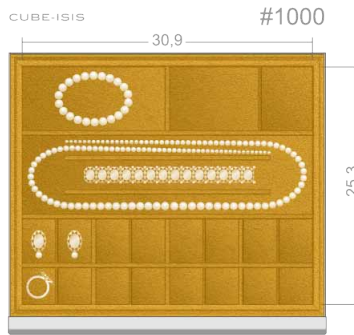

CUBE / ISIS #0500  
 Available heights (mm):  
 60 | 80 | 100 | 140

CUBE / ISIS #0600  
 Available heights (mm):  
 60 | 80 | 100 | 140

CUBE / ISIS #0700  
 Available heights (mm):  
 60 | 80 | 100 | 140

CUBE / ISIS #0750  
 Available heights (mm):  
 80 | 100 | 140

CUBE / ISIS #0800  
 Available heights (mm):  
 80 | 100 | 140

CUBE / ISIS #0810  
 Available heights (mm):  
 80 | 100 | 140

## DRAWERS AND TRAYS FOR THE CUBE / ISIS

CUBE / ISIS #0900  
 Available heights (mm):  
 60 | 80 | 100 | 140

CUBE / ISIS #1000  
 Available heights (mm):  
 60 | 80 | 100 | 140

CUBE / ISIS #1010  
 Available heights (mm):  
 80 | 100 | 140