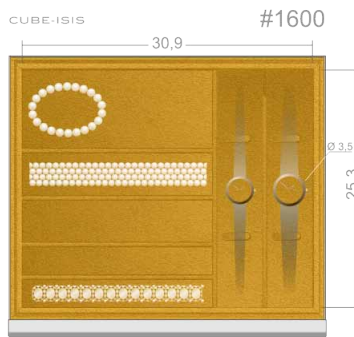

CUBE / ISIS #1600
Available heights (mm):
60 | 80 | 100 | 140