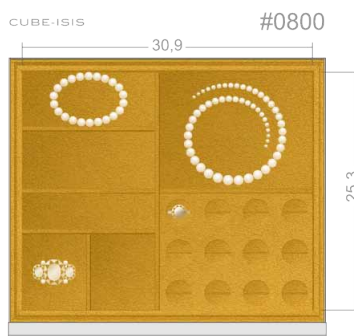

DRAWERS AND TRAYS FOR THE CUBE / ISIS

CUBE / ISIS #0033  
 Available heights (mm):  
 60 | 80 | 100 | 140

CUBE / ISIS #0310  
 Available heights (mm):  
 60 | 80 | 100 | 140

CUBE / ISIS #0400  
 Available heights (mm):  
 60 | 80 | 100 | 140

CUBE / ISIS #0500  
 Available heights (mm):  
 60 | 80 | 100 | 140

CUBE / ISIS #0600  
 Available heights (mm):  
 60 | 80 | 100 | 140

CUBE / ISIS #0700  
 Available heights (mm):  
 60 | 80 | 100 | 140

CUBE / ISIS #0750  
 Available heights (mm):  
 80 | 100 | 140

CUBE / ISIS #0800  
 Available heights (mm):  
 80 | 100 | 140

CUBE / ISIS #0810  
 Available heights (mm):  
 80 | 100 | 140

## DRAWERS AND TRAYS FOR THE CUBE / ISIS

CUBE / ISIS #0900  
 Available heights (mm):  
 60 | 80 | 100 | 140

CUBE / ISIS #1000  
 Available heights (mm):  
 60 | 80 | 100 | 140

CUBE / ISIS #1010  
 Available heights (mm):  
 80 | 100 | 140