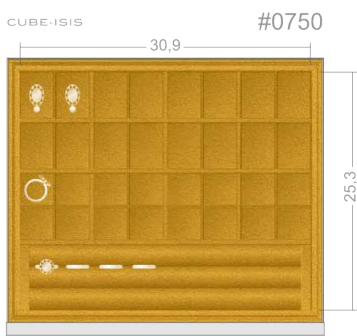

DRAWERS AND TRAYS FOR THE CUBE / ISIS

CUBE / ISIS #0033  
 Available heights (mm):  
 60 | 80 | 100 | 140

CUBE / ISIS #0310  
 Available heights (mm):  
 60 | 80 | 100 | 140

CUBE / ISIS #0400  
 Available heights (mm):  
 60 | 80 | 100 | 140

CUBE / ISIS #0500  
 Available heights (mm):  
 60 | 80 | 100 | 140

CUBE / ISIS #0600  
 Available heights (mm):  
 60 | 80 | 100 | 140

CUBE / ISIS #0700  
 Available heights (mm):  
 60 | 80 | 100 | 140

CUBE / ISIS #0750  
 Available heights (mm):  
 80 | 100 | 140

CUBE / ISIS #0800  
 Available heights (mm):  
 80 | 100 | 140

CUBE / ISIS #0810  
 Available heights (mm):  
 80 | 100 | 140