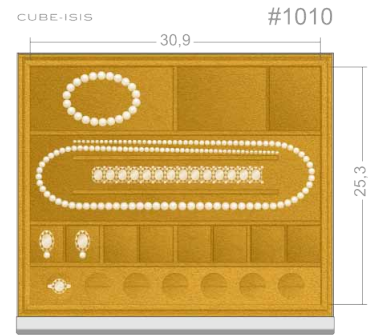

CUBE / ISIS #0500  
 Available heights (mm):  
 60 | 80 | 100 | 140

CUBE / ISIS #0600  
 Available heights (mm):  
 60 | 80 | 100 | 140

CUBE / ISIS #0700  
 Available heights (mm):  
 60 | 80 | 100 | 140

CUBE / ISIS #0750  
 Available heights (mm):  
 80 | 100 | 140

CUBE / ISIS #0800  
 Available heights (mm):  
 80 | 100 | 140

CUBE / ISIS #0810  
 Available heights (mm):  
 80 | 100 | 140

## DRAWERS AND TRAYS FOR THE CUBE / ISIS

CUBE / ISIS #0900  
 Available heights (mm):  
 60 | 80 | 100 | 140

CUBE / ISIS #1000  
 Available heights (mm):  
 60 | 80 | 100 | 140

CUBE / ISIS #1010  
 Available heights (mm):  
 80 | 100 | 140