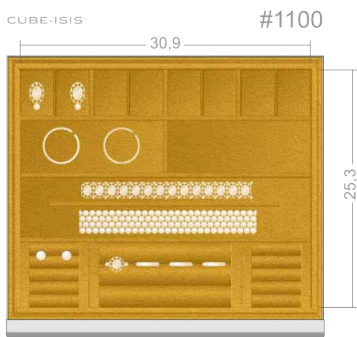

## DRAWERS AND TRAYS FOR THE CUBE / ISIS

CUBE / ISIS #0900  
 Available heights (mm):  
 60 | 80 | 100 | 140

CUBE / ISIS #1000  
 Available heights (mm):  
 60 | 80 | 100 | 140

CUBE / ISIS #1010  
 Available heights (mm):  
 80 | 100 | 140