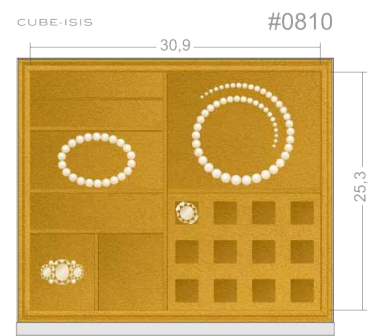

DRAWERS AND TRAYS FOR THE CUBE / ISIS

CUBE / ISIS #0033  
 Available heights (mm):  
 60 | 80 | 100 | 140

CUBE / ISIS #0310  
 Available heights (mm):  
 60 | 80 | 100 | 140

CUBE / ISIS #0400  
 Available heights (mm):  
 60 | 80 | 100 | 140

CUBE / ISIS #0500  
 Available heights (mm):  
 60 | 80 | 100 | 140

CUBE / ISIS #0600  
 Available heights (mm):  
 60 | 80 | 100 | 140

CUBE / ISIS #0700  
 Available heights (mm):  
 60 | 80 | 100 | 140

CUBE / ISIS #0750  
 Available heights (mm):  
 80 | 100 | 140

CUBE / ISIS #0800  
 Available heights (mm):  
 80 | 100 | 140

CUBE / ISIS #0810  
 Available heights (mm):  
 80 | 100 | 140

## DRAWERS AND TRAYS FOR THE CUBE / ISIS

CUBE / ISIS #0900  
 Available heights (mm):  
 60 | 80 | 100 | 140

CUBE / ISIS #1000  
 Available heights (mm):  
 60 | 80 | 100 | 140

CUBE / ISIS #1010  
 Available heights (mm):  
 80 | 100 | 140