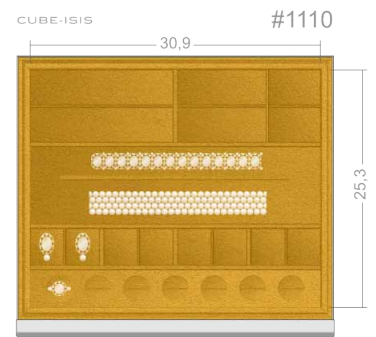

CUBE / ISIS #0750  
 Available heights (mm):  
 80 | 100 | 140

CUBE / ISIS #0800  
 Available heights (mm):  
 80 | 100 | 140

CUBE / ISIS #0810  
 Available heights (mm):  
 80 | 100 | 140

## DRAWERS AND TRAYS FOR THE CUBE / ISIS

CUBE / ISIS #0900  
 Available heights (mm):  
 60 | 80 | 100 | 140

CUBE / ISIS #1000  
 Available heights (mm):  
 60 | 80 | 100 | 140

CUBE / ISIS #1010  
 Available heights (mm):  
 80 | 100 | 140

CUBE / ISIS #1100  
 Available heights (mm):  
 80 | 100 | 140

CUBE / ISIS #1105  
 Available heights (mm):  
 80 | 100 | 140

CUBE / ISIS #1110  
 Available heights (mm):  
 80 | 100 | 140

CUBE / ISIS #1150  
 Available heights (mm):  
 60 | 80 | 100 | 140