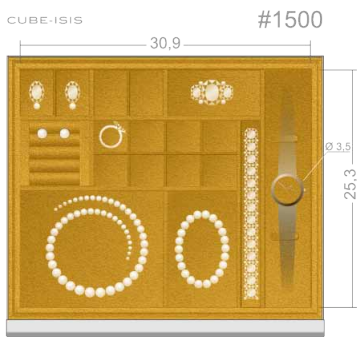

## DRAWERS AND TRAYS FOR THE CUBE / ISIS

CUBE / ISIS #1310  
 Available heights (mm):  
 80 | 100 | 140

CUBE / ISIS #1400  
 Available heights (mm):  
 80 | 100 | 140

CUBE / ISIS #1410  
 Available heights (mm):  
 80 | 100 | 140