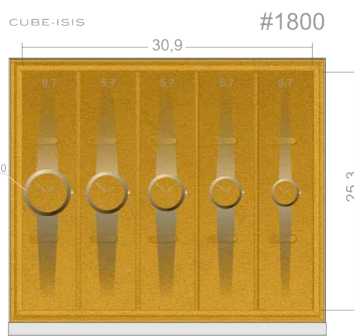

CUBE / ISIS #1800
Available heights (mm):
80 | 100 | 140