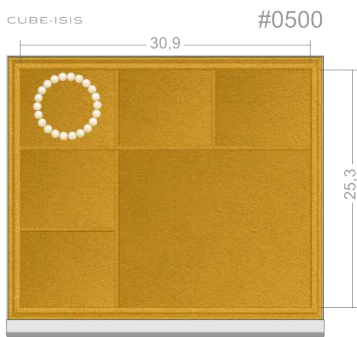

DRAWERS AND TRAYS FOR THE CUBE / ISIS

CUBE / ISIS #0033  
 Available heights (mm):  
 60 | 80 | 100 | 140

CUBE / ISIS #0310  
 Available heights (mm):  
 60 | 80 | 100 | 140

CUBE / ISIS #0400  
 Available heights (mm):  
 60 | 80 | 100 | 140

CUBE / ISIS #0500  
 Available heights (mm):  
 60 | 80 | 100 | 140

CUBE / ISIS #0600  
 Available heights (mm):  
 60 | 80 | 100 | 140

CUBE / ISIS #0700  
 Available heights (mm):  
 60 | 80 | 100 | 140

CUBE / ISIS #0750  
 Available heights (mm):  
 80 | 100 | 140

CUBE / ISIS #0800  
 Available heights (mm):  
 80 | 100 | 140

CUBE / ISIS #0810  
 Available heights (mm):  
 80 | 100 | 140