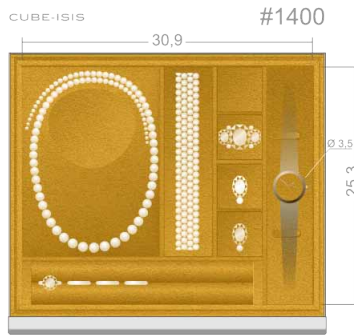

CUBE / ISIS #1200  
 Available heights (mm):  
 80 | 100 | 140

CUBE / ISIS #1300  
 Available heights (mm):  
 80 | 100 | 140

## DRAWERS AND TRAYS FOR THE CUBE / ISIS

CUBE / ISIS #1310  
 Available heights (mm):  
 80 | 100 | 140

CUBE / ISIS #1400  
 Available heights (mm):  
 80 | 100 | 140

CUBE / ISIS #1410  
 Available heights (mm):  
 80 | 100 | 140