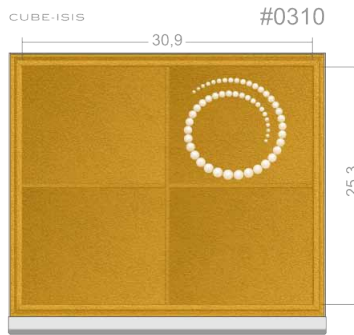

DRAWERS AND TRAYS FOR THE CUBE / ISIS

CUBE / ISIS #0033  
 Available heights (mm):  
 60 | 80 | 100 | 140

CUBE / ISIS #0310  
 Available heights (mm):  
 60 | 80 | 100 | 140

CUBE / ISIS #0400  
 Available heights (mm):  
 60 | 80 | 100 | 140

CUBE / ISIS #0500  
 Available heights (mm):  
 60 | 80 | 100 | 140

CUBE / ISIS #0600  
 Available heights (mm):  
 60 | 80 | 100 | 140

CUBE / ISIS #0700  
 Available heights (mm):  
 60 | 80 | 100 | 140