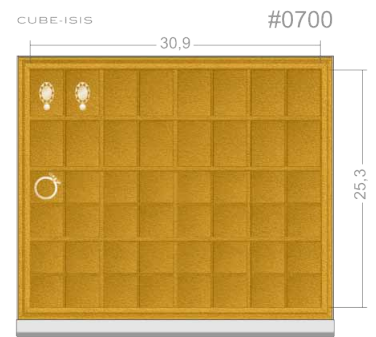

DRAWERS AND TRAYS FOR THE CUBE / ISIS

CUBE / ISIS #0033  
 Available heights (mm):  
 60 | 80 | 100 | 140

CUBE / ISIS #0310  
 Available heights (mm):  
 60 | 80 | 100 | 140

CUBE / ISIS #0400  
 Available heights (mm):  
 60 | 80 | 100 | 140

CUBE / ISIS #0500  
 Available heights (mm):  
 60 | 80 | 100 | 140

CUBE / ISIS #0600  
 Available heights (mm):  
 60 | 80 | 100 | 140

CUBE / ISIS #0700  
 Available heights (mm):  
 60 | 80 | 100 | 140

CUBE / ISIS #0750  
 Available heights (mm):  
 80 | 100 | 140

CUBE / ISIS #0800  
 Available heights (mm):  
 80 | 100 | 140

CUBE / ISIS #0810  
 Available heights (mm):  
 80 | 100 | 140