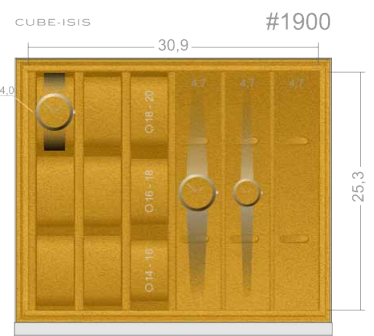

CUBE / ISIS #1900
Available heights (mm):
100 | 140