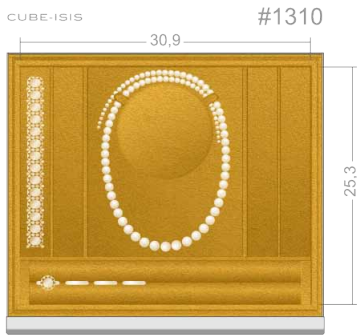

DRAWERS AND TRAYS FOR THE CUBE / ISIS

CUBE / ISIS #1310
Available heights (mm):
80 | 100 | 140