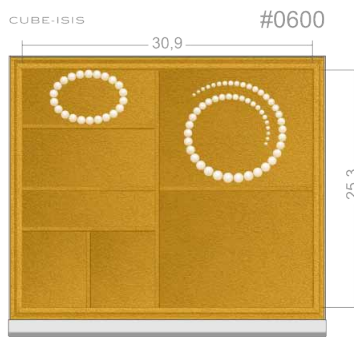

DRAWERS AND TRAYS FOR THE CUBE / ISIS

CUBE / ISIS #0033  
 Available heights (mm):  
 60 | 80 | 100 | 140

CUBE / ISIS #0310  
 Available heights (mm):  
 60 | 80 | 100 | 140

CUBE / ISIS #0400  
 Available heights (mm):  
 60 | 80 | 100 | 140

CUBE / ISIS #0500  
 Available heights (mm):  
 60 | 80 | 100 | 140

CUBE / ISIS #0600  
 Available heights (mm):  
 60 | 80 | 100 | 140

CUBE / ISIS #0700  
 Available heights (mm):  
 60 | 80 | 100 | 140

CUBE / ISIS #0750  
 Available heights (mm):  
 80 | 100 | 140

CUBE / ISIS #0800  
 Available heights (mm):  
 80 | 100 | 140

CUBE / ISIS #0810  
 Available heights (mm):  
 80 | 100 | 140