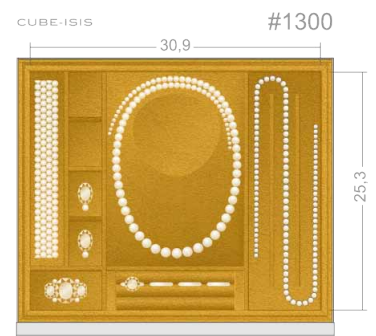

CUBE / ISIS #1300
Available heights (mm):
80 | 100 | 140