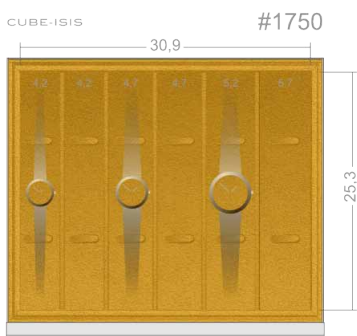

CUBE / ISIS #1200  
 Available heights (mm):  
 80 | 100 | 140

CUBE / ISIS #1300  
 Available heights (mm):  
 80 | 100 | 140

## DRAWERS AND TRAYS FOR THE CUBE / ISIS

CUBE / ISIS #1310  
 Available heights (mm):  
 80 | 100 | 140

CUBE / ISIS #1400  
 Available heights (mm):  
 80 | 100 | 140

CUBE / ISIS #1410  
 Available heights (mm):  
 80 | 100 | 140

CUBE / ISIS #1500  
 Available heights (mm):  
 60 | 80 | 100 | 140

CUBE / ISIS #1600  
 Available heights (mm):  
 60 | 80 | 100 | 140

CUBE / ISIS #1700  
 Available heights (mm):  
 60 | 80 | 100 | 140