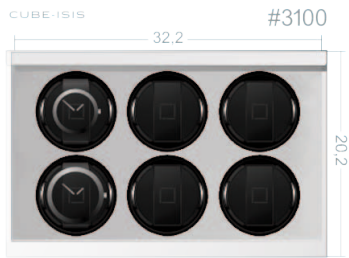

## DRAWERS AND TRAYS FOR THE CUBE / ISIS

CUBE / ISIS #1910  
 Available heights (mm):  
 100 | 140

CUBE / ISIS #2000  
 Available heights (mm):  
 100 | 140

CUBE / ISIS #2010  
 Available heights (mm):  
 100 | 140