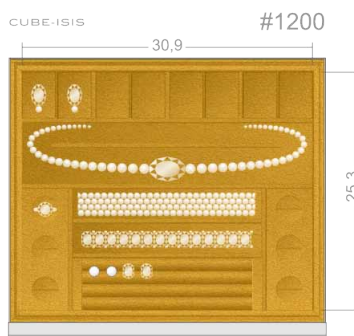

## DRAWERS AND TRAYS FOR THE CUBE / ISIS

CUBE / ISIS #0900  
 Available heights (mm):  
 60 | 80 | 100 | 140

CUBE / ISIS #1000  
 Available heights (mm):  
 60 | 80 | 100 | 140

CUBE / ISIS #1010  
 Available heights (mm):  
 80 | 100 | 140

CUBE / ISIS #1100  
 Available heights (mm):  
 80 | 100 | 140

CUBE / ISIS #1105  
 Available heights (mm):  
 80 | 100 | 140

CUBE / ISIS #1110  
 Available heights (mm):  
 80 | 100 | 140

CUBE / ISIS #1150  
 Available heights (mm):  
 60 | 80 | 100 | 140