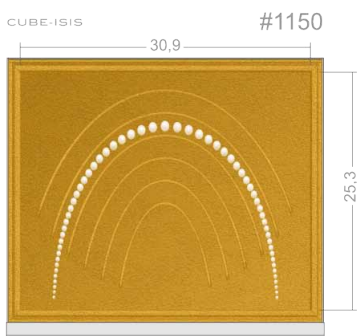

CUBE / ISIS #1150
Available heights (mm):
60 | 80 | 100 | 140