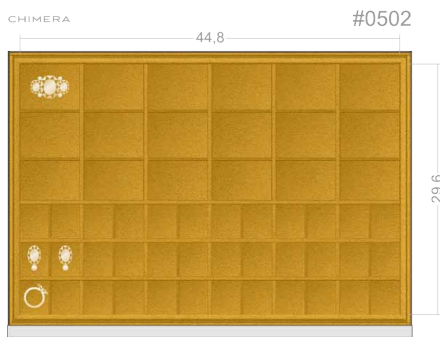

## DRAWERS AND TRAYS FOR THE CHIMERA

CHIMERA #0033  
 Available heights (mm):  
 60 | 80 | 100 | 140

CHIMERA #0400  
 Available heights (mm):  
 60 | 80 | 100 | 140

CHIMERA #0401  
 Available heights (mm):  
 80 | 100 | 140

CHIMERA #0403  
 Available heights (mm):  
 60 | 80 | 100 | 140

CHIMERA #0410  
 Available heights (mm):  
 80 | 100 | 140

CHIMERA #0500  
 Available heights (mm):  
 60 | 80 | 100 | 140

CHIMERA #0501  
 Available heights (mm):  
 60 | 80 | 100 | 140

CHIMERA #0502  
 Available heights (mm):  
 60 | 80 | 100 | 140

CHIMERA #0503  
 Available heights (mm):  
 60 | 80 | 100 | 140

**STOCKINGER**  
BESPOKE SAFES

## DRAWERS AND TRAYS FOR THE CHIMERA

CHIMERA #0600  
Available heights (mm):  
60 | 80 | 100 | 140

CHIMERA #0610  
Available heights (mm):  
60 | 80 | 100 | 140

CHIMERA #0700  
Available heights (mm):  
60 | 80 | 100 | 140