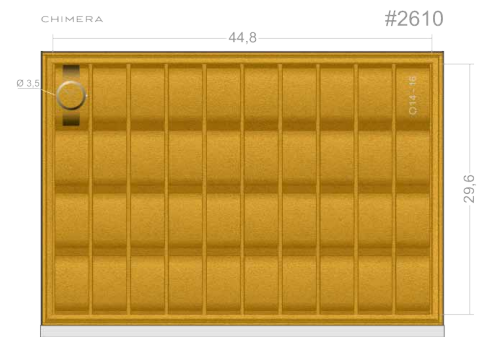

## DRAWERS AND TRAYS FOR THE CHIMERA

CHIMERA #2000  
Available heights (mm):  
80 | 100 | 140

CHIMERA #2100  
Available heights (mm):  
80 | 100 | 140

CHIMERA #2200  
Available heights (mm):  
100 | 140

CHIMERA #2210  
Available heights (mm):  
100 | 140

CHIMERA #2300  
Available heights (mm):  
100 | 140

CHIMERA #2400  
Available heights (mm):  
100 | 140

CHIMERA #2410  
Available heights (mm):  
100 | 140

CHIMERA #2500  
Available heights (mm):  
100 | 140

CHIMERA #2610  
Available heights (mm):  
80 | 100 | 140

**STOCKINGER.COM**  
■ ■ ■ HANDCRAFTED IN GERMANY

## DRAWERS AND TRAYS FOR THE CHIMERA

CHIMERA #3100  
Available heights (mm):  
200