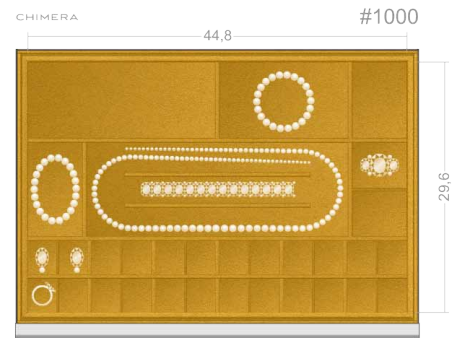

CHIMERA #0403  
 Available heights (mm):  
 60 | 80 | 100 | 140

CHIMERA #0410  
 Available heights (mm):  
 80 | 100 | 140

CHIMERA #0500  
 Available heights (mm):  
 60 | 80 | 100 | 140

CHIMERA #0501  
 Available heights (mm):  
 60 | 80 | 100 | 140

CHIMERA #0502  
 Available heights (mm):  
 60 | 80 | 100 | 140

CHIMERA #0503  
 Available heights (mm):  
 60 | 80 | 100 | 140

**STOCKINGER**  
BESPOKE SAFES

## DRAWERS AND TRAYS FOR THE CHIMERA

CHIMERA #0600  
Available heights (mm):  
60 | 80 | 100 | 140

CHIMERA #0610  
Available heights (mm):  
60 | 80 | 100 | 140

CHIMERA #0700  
Available heights (mm):  
60 | 80 | 100 | 140

CHIMERA #0800  
Available heights (mm):  
80 | 100 | 140

CHIMERA #0900  
Available heights (mm):  
80 | 100 | 140

CHIMERA #1000  
Available heights (mm):  
60 | 80 | 100 | 140

CHIMERA #1100  
Available heights (mm):  
80 | 100 | 140