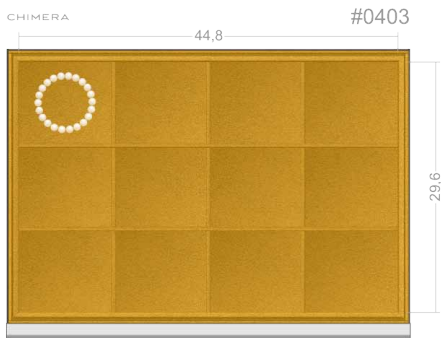

## DRAWERS AND TRAYS FOR THE CHIMERA

CHIMERA #0033  
 Available heights (mm):  
 60 | 80 | 100 | 140

CHIMERA #0400  
 Available heights (mm):  
 60 | 80 | 100 | 140

CHIMERA #0401  
 Available heights (mm):  
 80 | 100 | 140

CHIMERA #0403  
 Available heights (mm):  
 60 | 80 | 100 | 140

CHIMERA #0410  
 Available heights (mm):  
 80 | 100 | 140

CHIMERA #0500  
 Available heights (mm):  
 60 | 80 | 100 | 140

CHIMERA #0501  
 Available heights (mm):  
 60 | 80 | 100 | 140