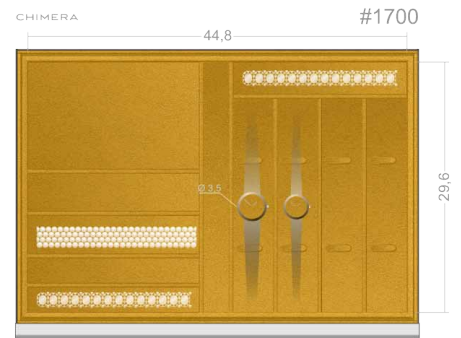

CHIMERA #1200  
Available heights (mm):  
80 | 100 | 140

CHIMERA #1300  
Available heights (mm):  
80 | 100 | 140

**STOCKINGER.COM**  
HANDCRAFTED IN GERMANY

**STOCKINGER**  
BESPOKE SAFES

## DRAWERS AND TRAYS FOR THE CHIMERA

CHIMERA #1350  
Available heights (mm):  
80 | 100 | 140

CHIMERA #1375  
Available heights (mm):  
80 | 100 | 140

CHIMERA #1400  
Available heights (mm):  
80 | 100 | 140

CHIMERA #1500  
Available heights (mm):  
80 | 100 | 140

CHIMERA #1600  
Available heights (mm):  
80 | 100 | 140

CHIMERA #1700  
Available heights (mm):  
60 | 80 | 100 | 140

CHIMERA #1800  
Available heights (mm):  
100 | 140