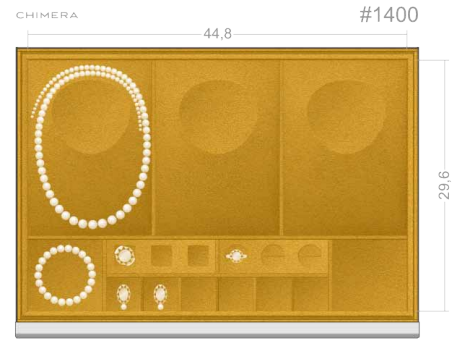

CHIMERA #0800  
Available heights (mm):  
80 | 100 | 140

CHIMERA #0900  
Available heights (mm):  
80 | 100 | 140

CHIMERA #1000  
Available heights (mm):  
60 | 80 | 100 | 140

CHIMERA #1100  
Available heights (mm):  
80 | 100 | 140

CHIMERA #1200  
Available heights (mm):  
80 | 100 | 140

CHIMERA #1300  
Available heights (mm):  
80 | 100 | 140

**STOCKINGER.COM**  
HANDCRAFTED IN GERMANY

**STOCKINGER**  
BESPOKE SAFES

## DRAWERS AND TRAYS FOR THE CHIMERA

CHIMERA #1350  
Available heights (mm):  
80 | 100 | 140

CHIMERA #1375  
Available heights (mm):  
80 | 100 | 140

CHIMERA #1400  
Available heights (mm):  
80 | 100 | 140