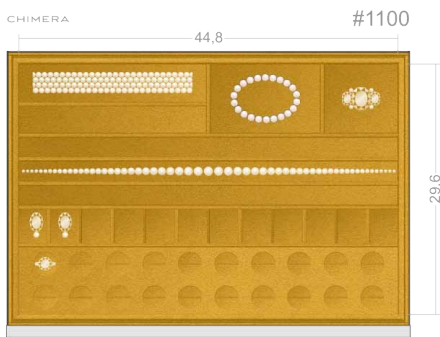

CHIMERA #0403  
 Available heights (mm):  
 60 | 80 | 100 | 140

CHIMERA #0410  
 Available heights (mm):  
 80 | 100 | 140

CHIMERA #0500  
 Available heights (mm):  
 60 | 80 | 100 | 140

CHIMERA #0501  
 Available heights (mm):  
 60 | 80 | 100 | 140

CHIMERA #0502  
 Available heights (mm):  
 60 | 80 | 100 | 140

CHIMERA #0503  
 Available heights (mm):  
 60 | 80 | 100 | 140

**STOCKINGER**  
BESPOKE SAFES

## DRAWERS AND TRAYS FOR THE CHIMERA

CHIMERA #0600  
Available heights (mm):  
60 | 80 | 100 | 140

CHIMERA #0610  
Available heights (mm):  
60 | 80 | 100 | 140

CHIMERA #0700  
Available heights (mm):  
60 | 80 | 100 | 140

CHIMERA #0800  
Available heights (mm):  
80 | 100 | 140

CHIMERA #0900  
Available heights (mm):  
80 | 100 | 140

CHIMERA #1000  
Available heights (mm):  
60 | 80 | 100 | 140

CHIMERA #1100  
Available heights (mm):  
80 | 100 | 140