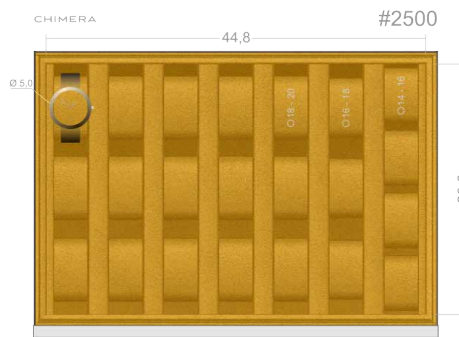

CHIMERA #1810  
Available heights (mm):  
100 | 140

CHIMERA #1900  
Available heights (mm):  
80 | 100 | 140

**STOCKINGER.COM**  
HANDCRAFTED IN GERMANY

**STOCKINGER**  
BESPOKE SAFES

## DRAWERS AND TRAYS FOR THE CHIMERA

CHIMERA #2000  
Available heights (mm):  
80 | 100 | 140

CHIMERA #2100  
Available heights (mm):  
80 | 100 | 140

CHIMERA #2200  
Available heights (mm):  
100 | 140

CHIMERA #2210  
Available heights (mm):  
100 | 140

CHIMERA #2300  
Available heights (mm):  
100 | 140

CHIMERA #2400  
Available heights (mm):  
100 | 140

CHIMERA #2410  
Available heights (mm):  
100 | 140

CHIMERA #2500  
Available heights (mm):  
100 | 140