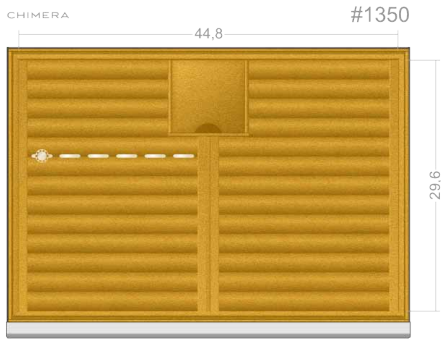

CHIMERA #0800  
Available heights (mm):  
80 | 100 | 140

CHIMERA #0900  
Available heights (mm):  
80 | 100 | 140

CHIMERA #1000  
Available heights (mm):  
60 | 80 | 100 | 140

CHIMERA #1100  
Available heights (mm):  
80 | 100 | 140

CHIMERA #1200  
Available heights (mm):  
80 | 100 | 140

CHIMERA #1300  
Available heights (mm):  
80 | 100 | 140

**STOCKINGER.COM**  
HANDCRAFTED IN GERMANY

**STOCKINGER**  
BESPOKE SAFES

## DRAWERS AND TRAYS FOR THE CHIMERA

CHIMERA #1350  
Available heights (mm):  
80 | 100 | 140

CHIMERA #1375  
Available heights (mm):  
80 | 100 | 140

CHIMERA #1400  
Available heights (mm):  
80 | 100 | 140