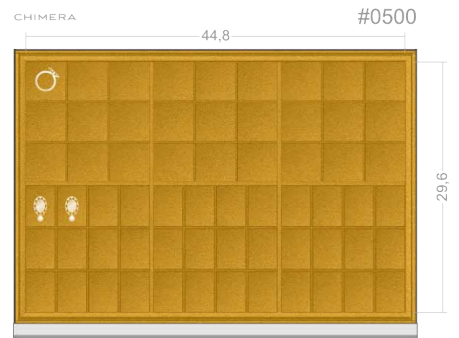

## DRAWERS AND TRAYS FOR THE CHIMERA

CHIMERA #0033  
 Available heights (mm):  
 60 | 80 | 100 | 140

CHIMERA #0400  
 Available heights (mm):  
 60 | 80 | 100 | 140

CHIMERA #0401  
 Available heights (mm):  
 80 | 100 | 140

CHIMERA #0403  
 Available heights (mm):  
 60 | 80 | 100 | 140

CHIMERA #0410  
 Available heights (mm):  
 80 | 100 | 140

CHIMERA #0500  
 Available heights (mm):  
 60 | 80 | 100 | 140

CHIMERA #0501  
 Available heights (mm):  
 60 | 80 | 100 | 140