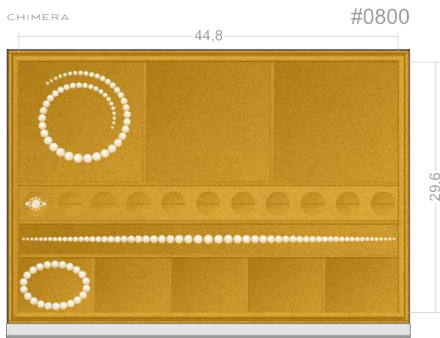

CHIMERA #0502  
 Available heights (mm):  
 60 | 80 | 100 | 140

CHIMERA #0503  
 Available heights (mm):  
 60 | 80 | 100 | 140

**STOCKINGER**  
BESPOKE SAFES

## DRAWERS AND TRAYS FOR THE CHIMERA

CHIMERA #0600  
Available heights (mm):  
60 | 80 | 100 | 140

CHIMERA #0610  
Available heights (mm):  
60 | 80 | 100 | 140

CHIMERA #0700  
Available heights (mm):  
60 | 80 | 100 | 140

CHIMERA #0800  
Available heights (mm):  
80 | 100 | 140

CHIMERA #0900  
Available heights (mm):  
80 | 100 | 140

CHIMERA #1000  
Available heights (mm):  
60 | 80 | 100 | 140

CHIMERA #1100  
Available heights (mm):  
80 | 100 | 140