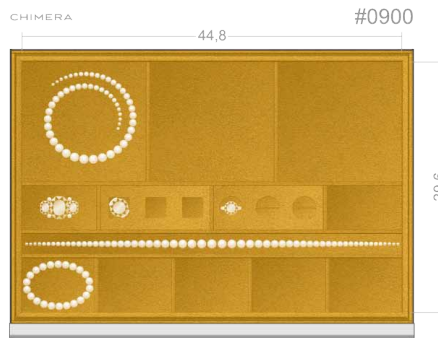

## DRAWERS AND TRAYS FOR THE CHIMERA

CHIMERA #0600  
Available heights (mm):  
60 | 80 | 100 | 140

CHIMERA #0610  
Available heights (mm):  
60 | 80 | 100 | 140

CHIMERA #0700  
Available heights (mm):  
60 | 80 | 100 | 140

CHIMERA #0800  
Available heights (mm):  
80 | 100 | 140

CHIMERA #0900  
Available heights (mm):  
80 | 100 | 140

CHIMERA #1000  
Available heights (mm):  
60 | 80 | 100 | 140

CHIMERA #1100  
Available heights (mm):  
80 | 100 | 140