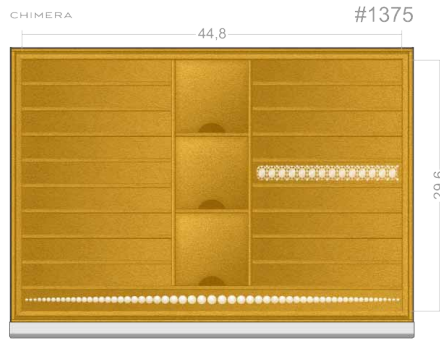

CHIMERA #0800  
Available heights (mm):  
80 | 100 | 140

CHIMERA #0900  
Available heights (mm):  
80 | 100 | 140

CHIMERA #1000  
Available heights (mm):  
60 | 80 | 100 | 140

CHIMERA #1100  
Available heights (mm):  
80 | 100 | 140

CHIMERA #1200  
Available heights (mm):  
80 | 100 | 140

CHIMERA #1300  
Available heights (mm):  
80 | 100 | 140

**STOCKINGER.COM**  
HANDCRAFTED IN GERMANY

**STOCKINGER**  
BESPOKE SAFES

## DRAWERS AND TRAYS FOR THE CHIMERA

CHIMERA #1350  
Available heights (mm):  
80 | 100 | 140

CHIMERA #1375  
Available heights (mm):  
80 | 100 | 140

CHIMERA #1400  
Available heights (mm):  
80 | 100 | 140