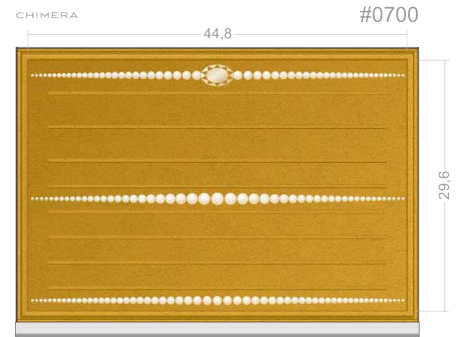

CHIMERA #0403  
 Available heights (mm):  
 60 | 80 | 100 | 140

CHIMERA #0410  
 Available heights (mm):  
 80 | 100 | 140

CHIMERA #0500  
 Available heights (mm):  
 60 | 80 | 100 | 140

CHIMERA #0501  
 Available heights (mm):  
 60 | 80 | 100 | 140

CHIMERA #0502  
 Available heights (mm):  
 60 | 80 | 100 | 140

CHIMERA #0503  
 Available heights (mm):  
 60 | 80 | 100 | 140

**STOCKINGER**  
BESPOKE SAFES

## DRAWERS AND TRAYS FOR THE CHIMERA

CHIMERA #0600  
Available heights (mm):  
60 | 80 | 100 | 140

CHIMERA #0610  
Available heights (mm):  
60 | 80 | 100 | 140

CHIMERA #0700  
Available heights (mm):  
60 | 80 | 100 | 140