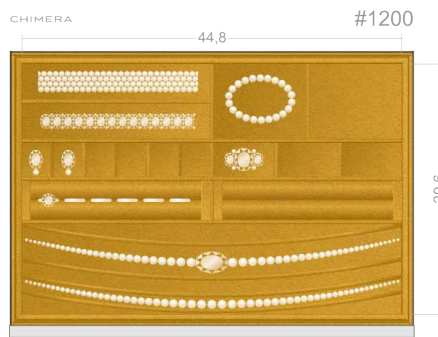

## DRAWERS AND TRAYS FOR THE CHIMERA

CHIMERA #0600  
Available heights (mm):  
60 | 80 | 100 | 140

CHIMERA #0610  
Available heights (mm):  
60 | 80 | 100 | 140

CHIMERA #0700  
Available heights (mm):  
60 | 80 | 100 | 140

CHIMERA #0800  
Available heights (mm):  
80 | 100 | 140

CHIMERA #0900  
Available heights (mm):  
80 | 100 | 140

CHIMERA #1000  
Available heights (mm):  
60 | 80 | 100 | 140

CHIMERA #1100  
Available heights (mm):  
80 | 100 | 140

## DRAWERS AND TRAYS FOR THE CHIMERA

CHIMERA #1350  
Available heights (mm):  
80 | 100 | 140

CHIMERA #1375  
Available heights (mm):  
80 | 100 | 140

CHIMERA #1400  
Available heights (mm):  
80 | 100 | 140