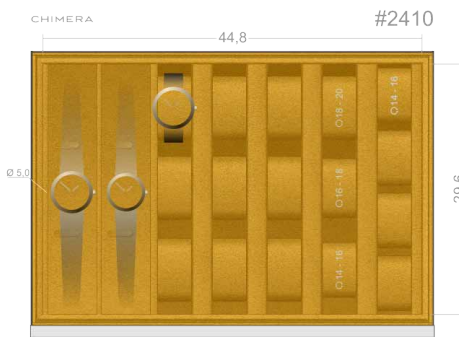

CHIMERA #1810  
Available heights (mm):  
100 | 140

CHIMERA #1900  
Available heights (mm):  
80 | 100 | 140

**STOCKINGER.COM**  
HANDCRAFTED IN GERMANY

**STOCKINGER**  
BESPOKE SAFES

## DRAWERS AND TRAYS FOR THE CHIMERA

CHIMERA #2000  
Available heights (mm):  
80 | 100 | 140

CHIMERA #2100  
Available heights (mm):  
80 | 100 | 140

CHIMERA #2200  
Available heights (mm):  
100 | 140

CHIMERA #2210  
Available heights (mm):  
100 | 140

CHIMERA #2300  
Available heights (mm):  
100 | 140

CHIMERA #2400  
Available heights (mm):  
100 | 140

CHIMERA #2410  
Available heights (mm):  
100 | 140

CHIMERA #2500  
Available heights (mm):  
100 | 140