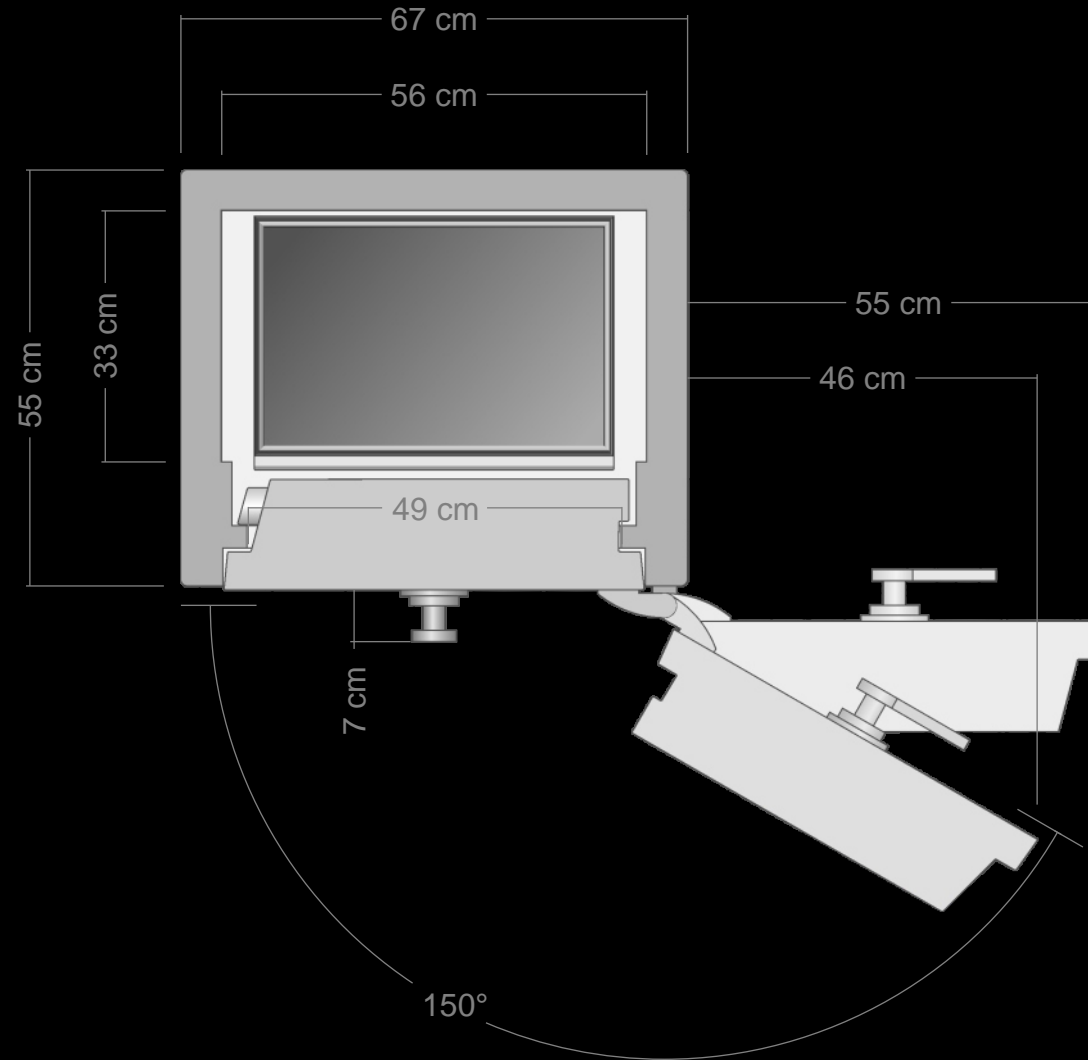

dimensions = approx. inches  
1 cm = 0.39 in  
1 in = 2.54 cm

STOCKINGER MANUFAKTUR

CHIMERA

dimensions  
 interior

drawer

- #1 - 200
- #2 - 200
- #3 - 200
- #4 - 200
- #5 - 100

dimensions = approx. inches  
 1 cm = 0.39 in  
 1 in = 2.54 cm

STOCKINGER MANUFAKTUR

CHIMERA

drawer #5

100

tray #1

Art.No.  
A230 2200

cognac  
No.09108

dimensions = approx. inches  
1 cm = 0.39 in  
1 in = 2.54 cm