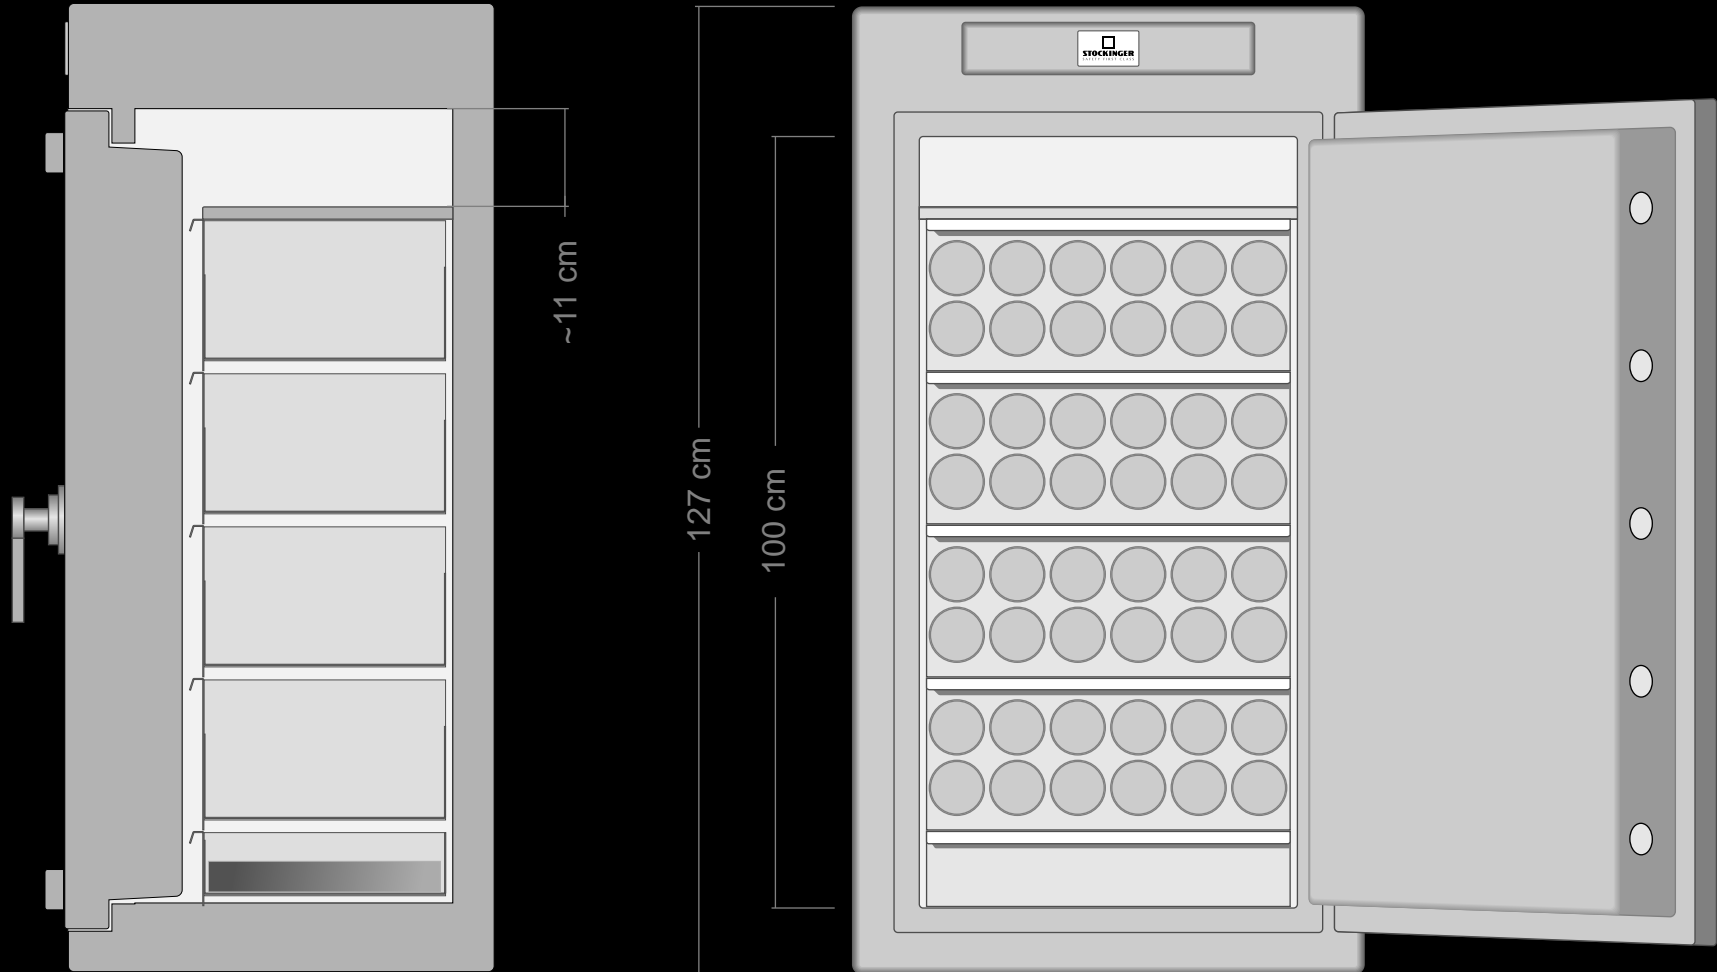

dimensions = approx. inches  
1 cm = 0.39 in  
1 in = 2.54 cm

STOCKINGER MANUFAKTUR

CHIMERA

dimensions  
 interior

drawer

- #1 - 200
- #2 - 200
- #3 - 200
- #4 - 200
- #5 - 100

dimensions = approx. inches  
 1 cm = 0.39 in  
 1 in = 2.54 cm