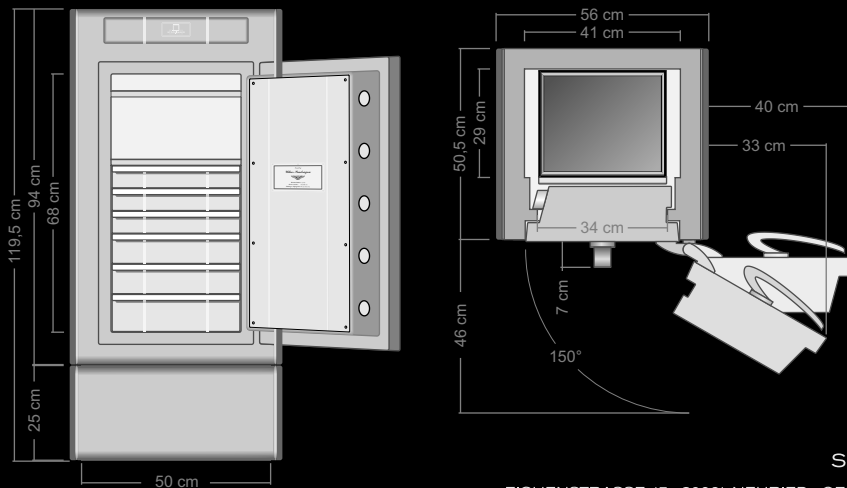

STOCKINGER *for* BENTLEY – Continental „White sand – Dark burr walnut – Purple red”

Technical details and dimensions:

- Patented electronic locking system Stocktronic
- Integrated emergency alarm and anchoring device
- VDS security grade III acc. to EU 1143/1
- HxWxD: 119,5 x 56,0 x 50,5 cm / 47,1 x 22,1 x 19,9 inch
- Weight: ca. 480 kg / 1060 lbs
- Volume: ca. 93 liter

Individual finish:

- Body and door in White sand lacquer
- Interior and fittings finished in Stockinger silver, Dark burr walnut, Dark tint engineturn aluminium
- Free space (ingress height: 4 cm / inner height: 7 cm)
- Free space (height: 18 cm)
- Three drawers (height: 6 cm), lined in Purple red
- Two drawers (height: 8 cm), lined in Purple red
- One drawer (height: 10 cm), lined in Purple red
- Six trays for jewellery & watches lined in Purple red
- Internal light system (white)

Price: 115.000 Euro (net, ex works)

STOCKINGER MANUFAKTUR

EICHENSTRASSE 15 · 82061 NEURIED · GERMANY · TEL: +49 89-7590 5828 · FAX: +49 89-7590 5830 · INFO@STOCKINGER.COM
WWW.STOCKINGER.COM