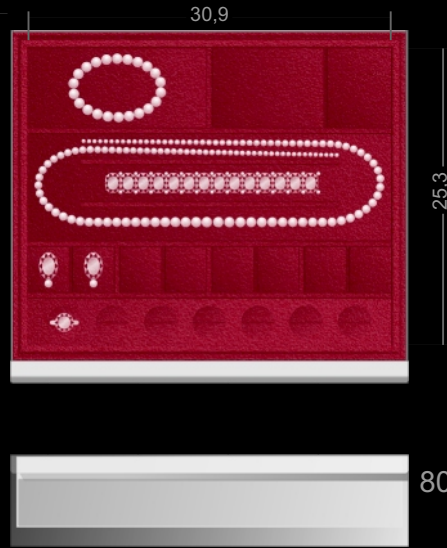

drawer #4

STOCKINGER MANUFAKTUR

EICHENSTRASSE 15 · 82061 NEURIED · GERMANY · TEL: +49 89-7590 5828 · FAX: +49 89-7590 5830 · INFO@STOCKINGER.COM
WWW.STOCKINGER.COM

dimension = approx. centimeters
1 cm = 0,39 in
1 in = 2,54 cm