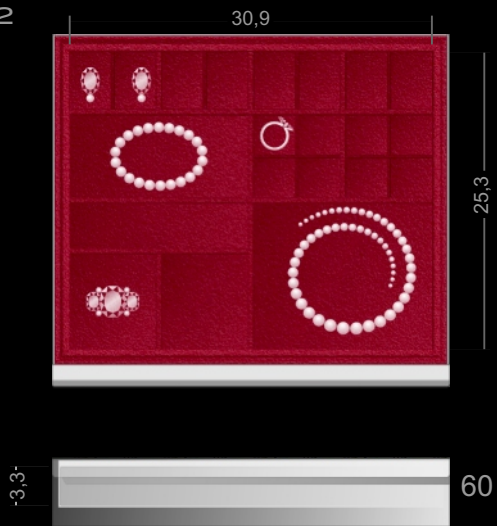

drawer #2

STOCKINGER MANUFAKTUR

EICHENSTRASSE 15 · 82061 NEURIED · GERMANY · TEL: +49 89-7590 5828 · FAX: +49 89-7590 5830 · INFO@STOCKINGER.COM
WWW.STOCKINGER.COM

dimension = approx. centimeters
1 cm = 0,39 in
1 in = 2,54 cm