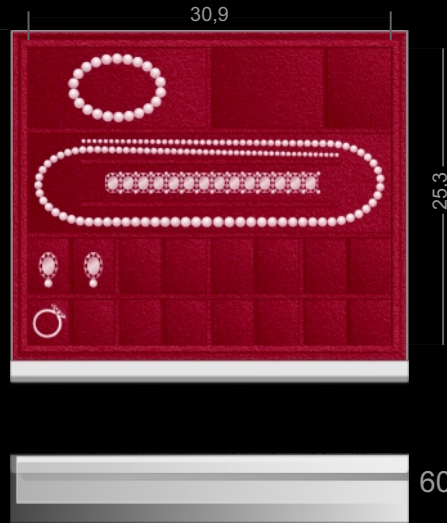

drawer #1

STOCKINGER MANUFAKTUR

EICHENSTRASSE 15 · 82061 NEURIED · GERMANY · TEL: +49 89-7590 5828 · FAX: +49 89-7590 5830 · INFO@STOCKINGER.COM
WWW.STOCKINGER.COM

dimension = approx. centimeters
1 cm = 0,39 in
1 in = 2,54 cm