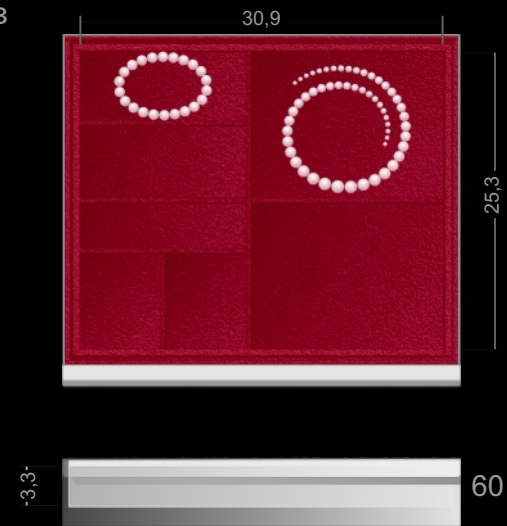

drawer #3

STOCKINGER MANUFAKTUR

EICHENSTRASSE 15 · 82061 NEURIED · GERMANY · TEL: +49 89-7590 5828 · FAX: +49 89-7590 5830 · INFO@STOCKINGER.COM
WWW.STOCKINGER.COM

dimension = approx. centimeters
1 cm = 0,39 in
1 in = 2,54 cm