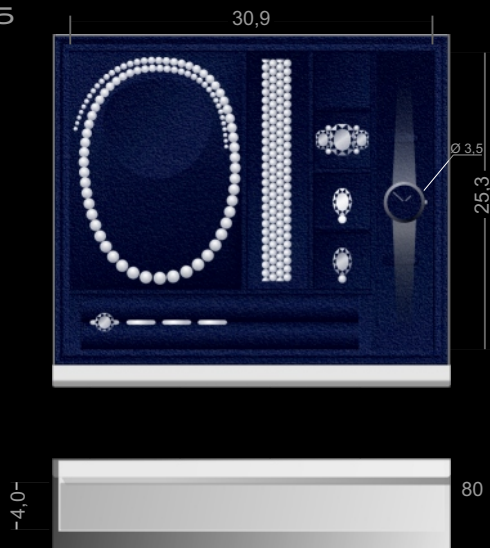

drawer #1

drawer #2

drawer #3

dimension = approx. centimeters
1 cm = 0,39 in
1 in = 2,54 cm

STOCKINGER MANUFAKTUR

EICHENSTRASSE 15 · 82061 NEURIED · GERMANY · TEL: +49 89-7590 5828 · FAX: +49 89-7590 5830 · INFO@STOCKINGER.COM
WWW.STOCKINGER.COM

drawer #4

drawer #5

drawer #6

STOCKINGER MANUFATUR

EICHENSTRASSE 15 · 82061 NEURIED · GERMANY · TEL: +49 89-7590 5828 · FAX: +49 89-7590 5830 · INFO@STOCKINGER.COM
 WWW.STOCKINGER.COM

dimension = approx. centimeters
 1 cm = 0,39 in
 1 in = 2,54 cm